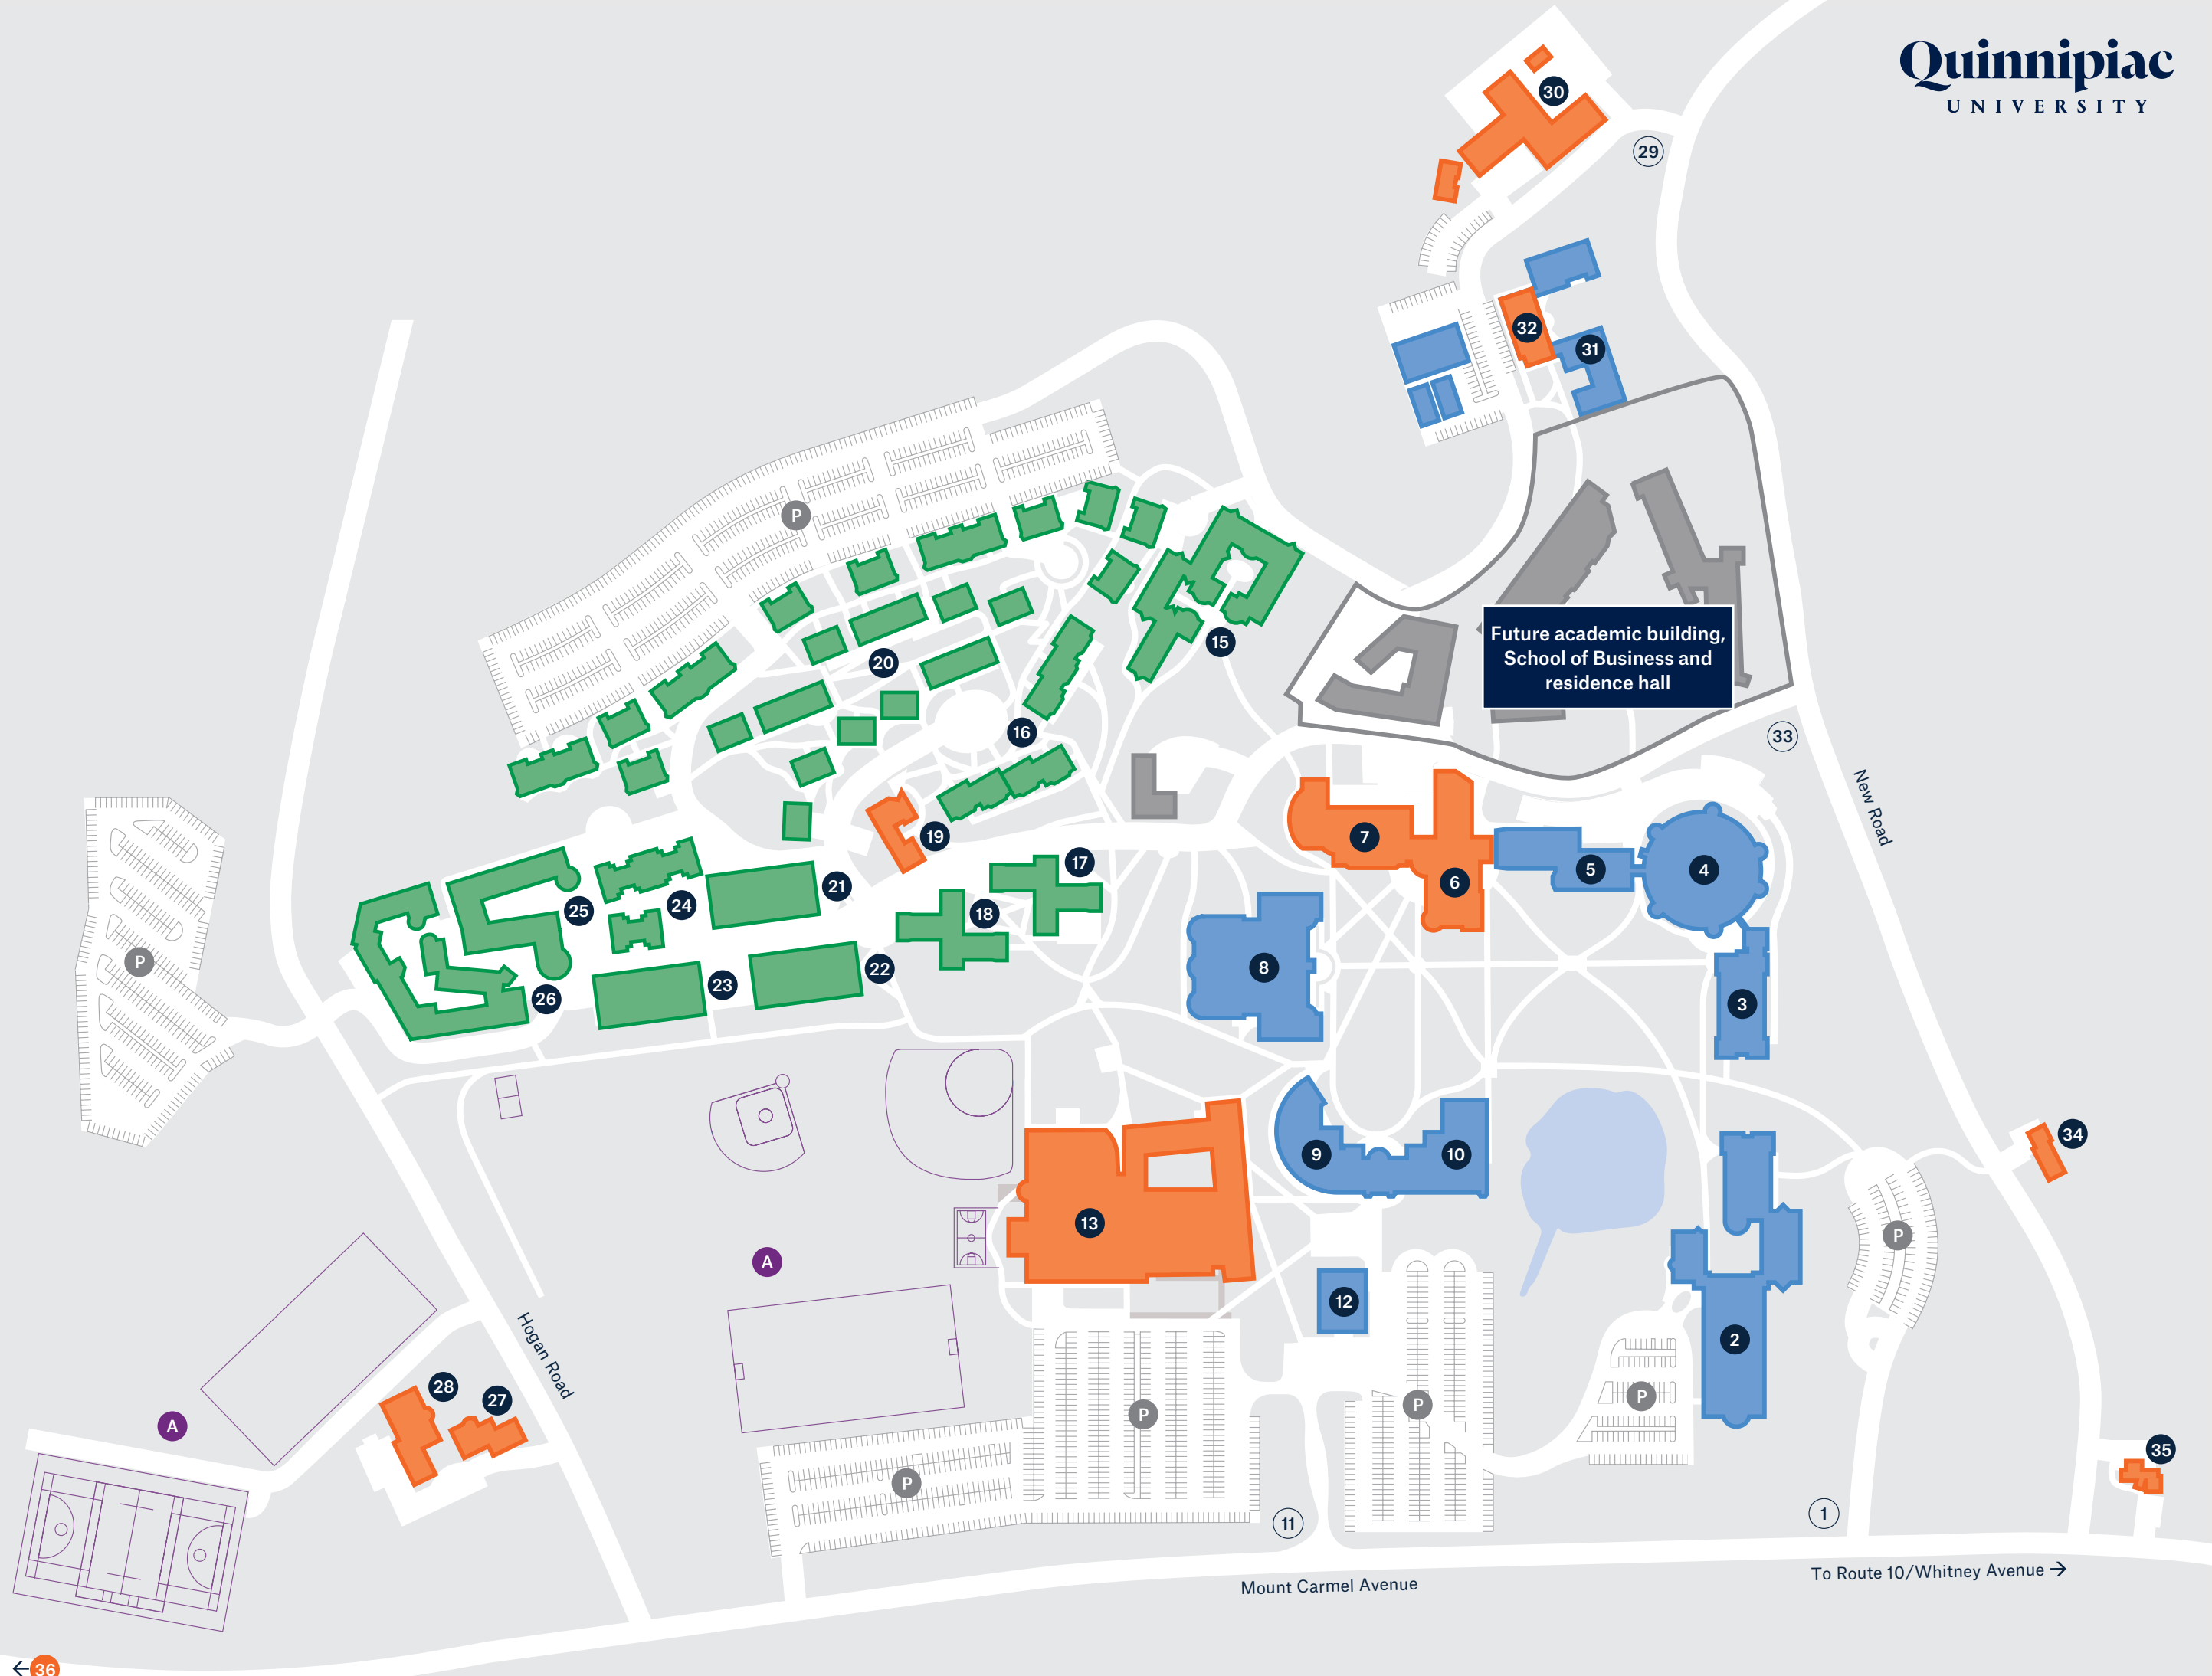

RESIDENCES

- 15 The Commons
- 16 The Hill
- 17 Irmagarde Tator
- 18 Dana English
- 20 The Village
- 21 Perloth
- 22 Larson
- 23 Troup
- 24 The Complex: Founders, Bakke and Sahlin
- 25 The Ledges
- 26 Mountainview

SERVICES

- 6 Carl Hansen Student Center
- 7 Dining Hall
- 13 Recreation and Wellness Center
- 19 Student Affairs Center
- 27 Pat Abbate '58 Alumni House and Gardens
- 28 Development
- 30 Mail Services Center and Facilities
- 32 Catholic Chapel and Center for Religion
- 34 Peter C. Hereld House for Jewish Life
- 35 Albert Schweitzer Institute
- 36 Human Resources, 554 Mount Carmel Ave.

ENTRANCES

- 1 Harwood Gate
- 11 Main Entrance
- 29 Service Entrance
- 33 New Road Entrance

PARKING

ATHLETIC FIELDS

Future academic building,
School of Business and
residence hall

New Road

Hogan Road

Mount Carmel Avenue

To Route 10/Whitney Avenue →

← 36